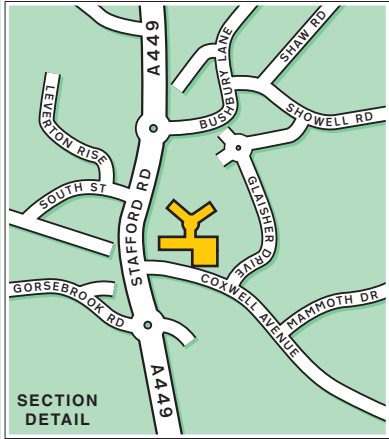

### Public Transport

By Rail  
Wolverhampton Station  
Approximately 5 minutes by taxi.

By Air  
Birmingham International Airport  
Approximately 45 minutes by taxi.

**National College**  
for Leadership of Schools  
and Children's Services