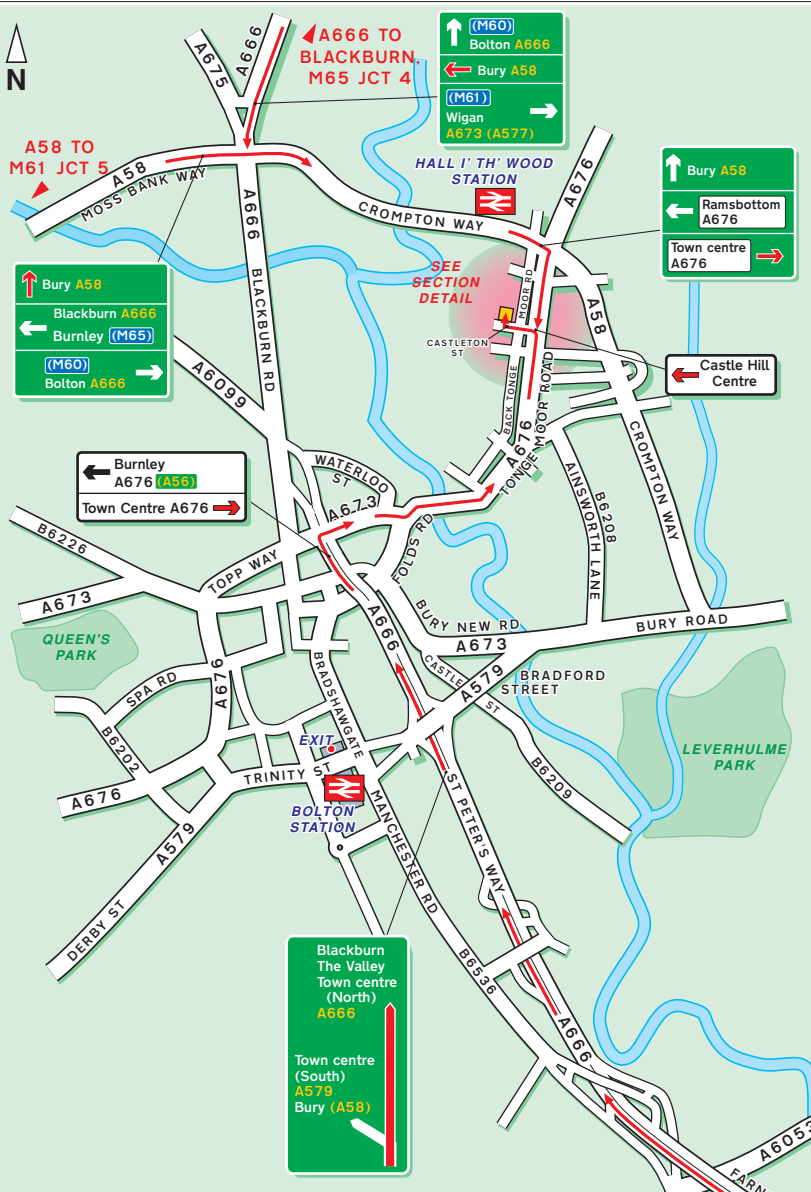

National College
for Leadership of Schools
and Children's Services

Castle Hill Centre
Ground Floor, Castleton Street, Bolton BL2 2JW

Bolton office Tel: 01204 334936

E: gtrmanchesterchallenge@nationalcollege.org.uk

General enquiries: Tel: 0845 609 0009

E: enquiries@nationalcollege.org.uk