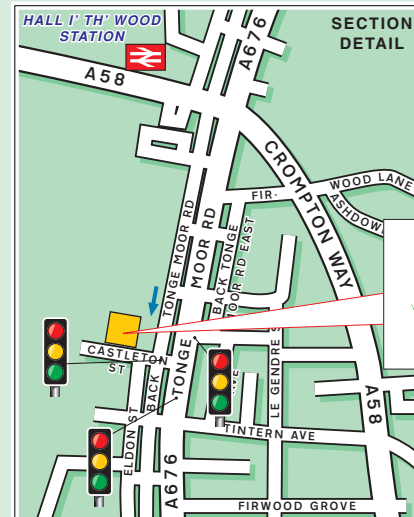

National College
for Leadership of Schools
and Children's Services

3 1m A6053 Farnworth A666 Kearsley

2 12m Bolton (A666)

15 12m Preston M61 Bolton M61 & Oldham, Bury (M66) M60 Leeds (M62)

15 12m M60 to Oldbury, Bury (M66), Leeds (M62)

15 12m M60 to Liverpool (M62)

15 12m M61 (M6 North) Preston Wigan, Bolton

Keep in Lane A6053 Farnworth A666 Kearsley, Bolton A666

M61 J3

M61 J2

M61 J1

M60 J15